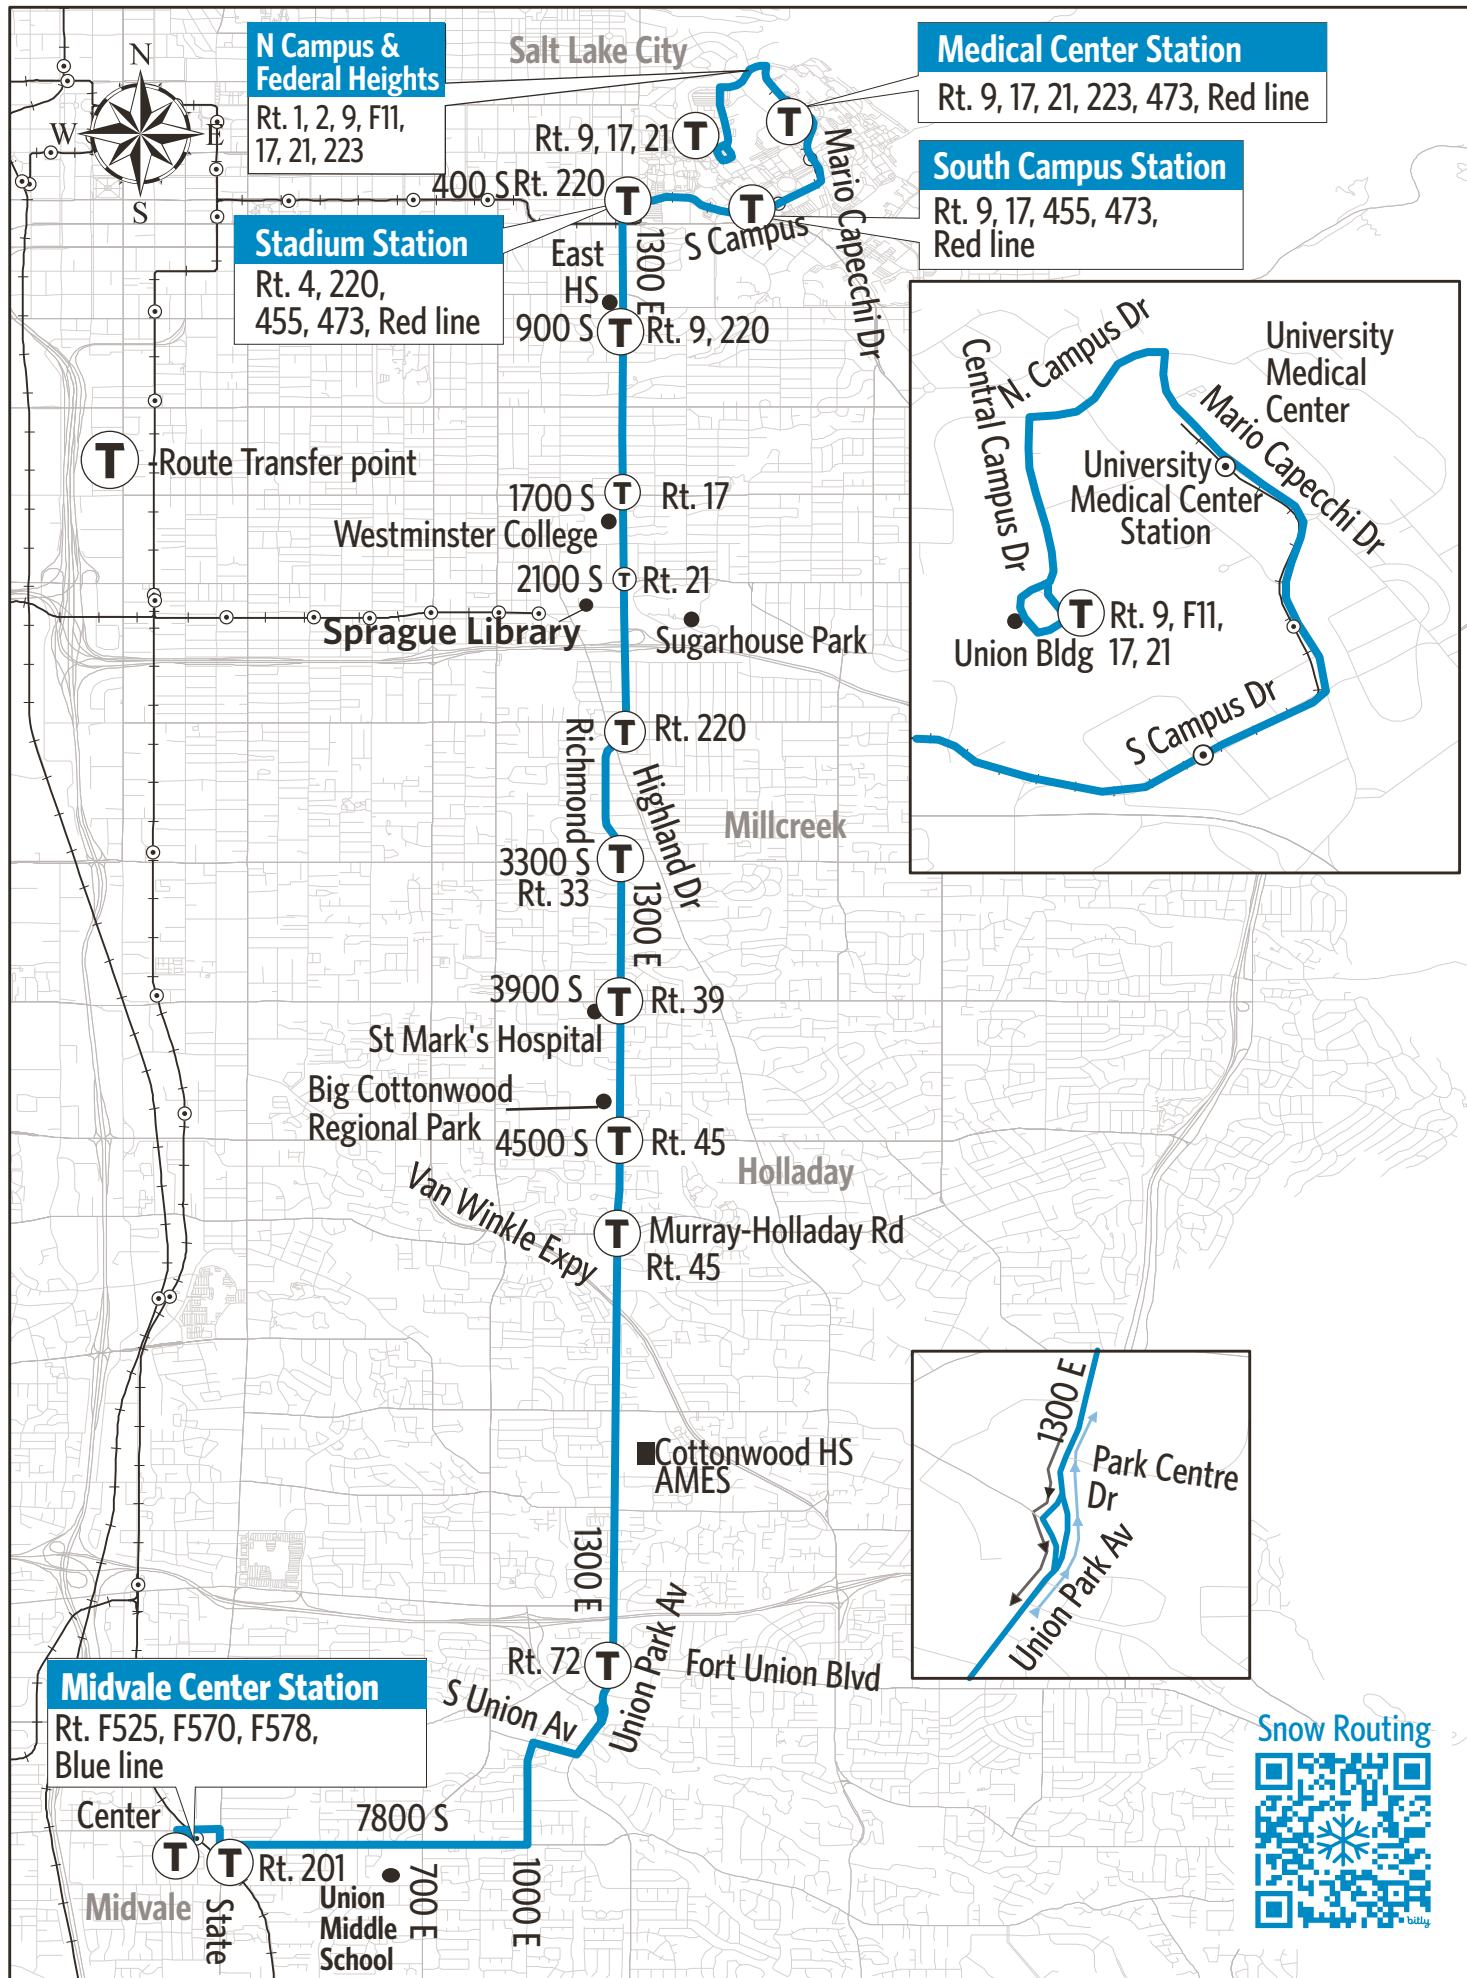

Route 213 - 1300 East

For Information Call 801-RIDE-UTA (801-743-3882)
 outside Salt Lake County 888-RIDE-UTA (888-743-3882)
 www.rideuta.com

HOW TO USE THIS SCHEDULE

Determine your timepoint based on when you want to leave or when you want to arrive. Read across for your destination and down for your time and direction of travel. A route map is provided to help you relate to the timepoints shown. Weekday, Saturday & Sunday schedules differ from one another.

LOST AND FOUND

Weber/South Davis: 801-626-1207 option 3
 Utah County: 801-227-8923
 Salt Lake County: 801-287-4664

FARES

Exact Fare is required. Fares are subject to change.

ACCESSIBLE SERVICE

Wheelchair accessible buses are available on all routes. Alternate format schedules are available upon request. Telephone communication for deaf/hearing impaired persons is available by dialing 711.

TRANSFERS

Upon payment of a fare, a transfer is good for travel in any direction, including return trip, for two (2) hours until the time cut. The value of a transfer towards a fare on a more expensive service is the regular cash fare.

To University of Utah

Midvale Center Station	7800 S & 799 E	Fort Union Blvd & 1300 E	5600 S & 1300 E	4500 S & 1300 E	3300 S & 1300 E	2185 S & 1300 E	900 S & 1300 E	Stadium Station	U Union Building
625a	629a	635a	638a	643a	649a	654a	700a	705a	713a
725	730	737	741	746	752	759	805	810	818
825	830	837	841	846	852	859	905	910	918
925	929	936	939	944	950	956	1002	1007	1015
1025	1029	1036	1039	1044	1050	1056	1102	1107	1115
1125	1130	1137	1141	1146	1152	1159	1205p	1210p	1218p
1225p	1230p	1237p	1241p	1246p	1252p	1259p	105	110	118
125	130	137	141	146	152	159	205	210	218
225	230	237	241	246	252	259	305	310	318
325	330	337	341	346	352	359	405	410	418
425	430	437	441	446	452	459	505	510	518
525	530	537	541	546	552	559	605	610	618
625	629	635	638	643	649	654	700	705	713
725	729	735	738	743	749	754	800	805	813
825	829	835	838	843	849	854	900	905	913
925	929	935	938	943	949	954	1000	1005	1013